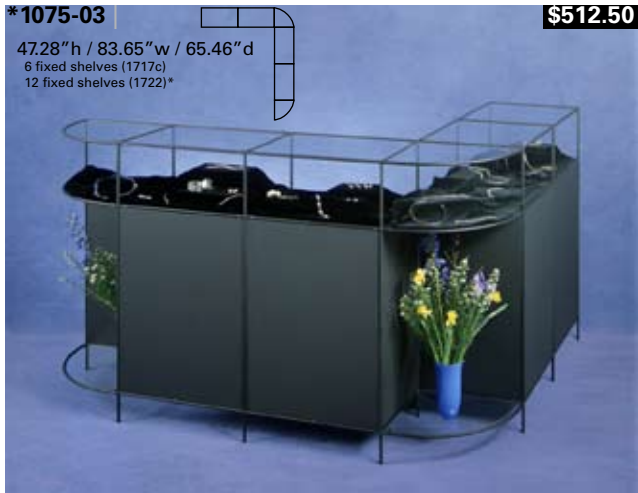

The 1075-03 pictured above has been customized with non-traditional panels, fabrics and raised jewelry displays. The price is **not** for the unit as shown.

*Prices shown for the 1075 units do not include glass or vertical panels. The photographs demonstrate designs in use. Abstracta can provide a wide variety of glass and panels up to 23" wide. Please call for more information.

Shelf & Tubing Options

Glass is the most popular shelving option Abstracta provides. Other options including mirrored glass, acrylic and wood can be custom ordered for shelves and panels up to 23"

All designs are available in bright chrome plating or in matte black, gloss sand, gloss silver or gloss white powder coated finishes.