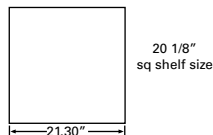

2006 Series - Abstracta Pedestals

15" square:

Model #	Height	
2006-1524	24"	\$86.50
2006-1536	36"	\$91.50
2006-1548	48"	\$115.00

16" square:

2006-1636	36"	\$91.00
2006-1642	42"	\$111.00
2006-1648	48"	\$115.00
2006-1664	64" (w/2 shelves)	\$154.00

22" square:

2006-2236	36"	\$110.50
2006-2242	42"	\$134.00
2006-2248	48"	\$158.00

Other sizes available.

151 | 
47.28" h / 66.87" w / 22.77" d
6 fixed shelves (1414)

\$369.00

210 | 
52.48" h / 47.27" w / 16.10" d
6 fixed shelves (1422)
4 adjustable shelves (1422)