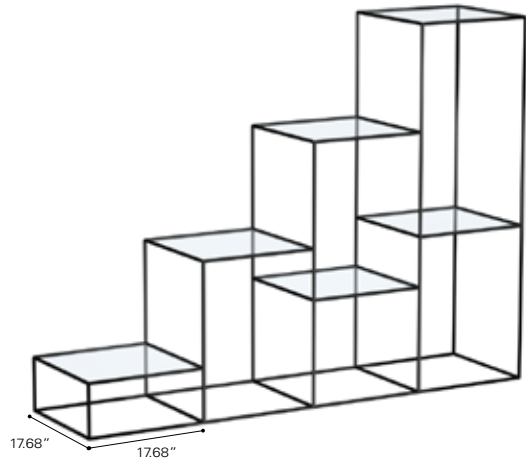

2006 Series - Abstracta Pedestals

15" square:

Model #	Height	
2006-1524	24"	\$86.50
2006-1536	36"	\$91.50
2006-1548	48"	\$115.00

16" square:

2006-1636	36"	\$91.00
2006-1642	42"	\$111.00
2006-1648	48"	\$115.00
2006-1664	64" (w/2 shelves)	\$154.00

22" square:

2006-2236	36"	\$110.50
2006-2242	42"	\$134.00
2006-2248	48"	\$158.00

Other sizes available.

151 | 
47.28" h / 66.87" w / 22.77" d
6 fixed shelves (1414)

\$369.00

210 | 
52.48" h / 47.27" w / 16.10" d
6 fixed shelves (1422)
4 adjustable shelves (1422)

\$414.00

972 | 
55.58" h / 73.27" w / 18.70" d
6 fixed shelves (1717)

\$406.00

The above units are priced with tempered glass shelves. All units can be ordered without shelves or with acrylic, mirrored glass or wood shelves. Call for pricing.