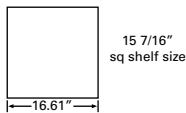

2006 Series - Abstracta Pedestals

15" square:

Model #	Height	
2006-1524	24"	\$86.50
2006-1536	36"	\$91.50
2006-1548	48"	\$115.00

16" square:

2006-1636	36"	\$91.00
2006-1642	42"	\$111.00
2006-1648	48"	\$115.00
2006-1664	64" (w/2 shelves)	\$154.00

22" square:

2006-2236	36"	\$110.50
2006-2242	42"	\$134.00
2006-2248	48"	\$158.00

Other sizes available.

151 | 
47.28" h / 66.87" w / 22.77" d
6 fixed shelves (1414)

\$369.00

210 | 
52.48" h / 47.27" w / 16.10" d
6 fixed shelves (1422)
4 adjustable shelves (1422)