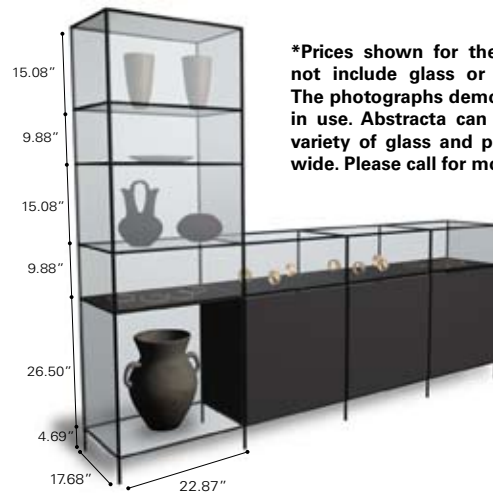

Abstracta is the perfect solution to present your work at its best. Our most popular models for artisans are shown here. The possibilities are endless with Abstracta. Use your imagination to create your own one-of-a-kind display. Our professional design team can bring your ideas to life. Call today!

The 1075-03 pictured above has been customized with non-traditional panels, fabrics and raised jewelry displays. The price is **not** for the unit as shown.

*Prices shown for the 1075 units do not include glass or vertical panels. The photographs demonstrate designs in use. Abstracta can provide a wide variety of glass and panels up to 23" wide. Please call for more information.

Shelf & Tubing Options

Glass is the most popular shelving option Abstracta provides. Other options including mirrored glass, acrylic and wood can be custom ordered for shelves and panels up to 23"

All designs are available in bright chrome plating or in matte black, gloss sand, gloss silver or gloss white powder coated finishes.

\$414.00

972 | 
55.58" h / 73.27" w / 18.70" d
6 fixed shelves (1717)

\$406.00

The above units are priced with tempered glass shelves. All units can be ordered without shelves or with acrylic, mirrored glass or wood shelves. Call for pricing.