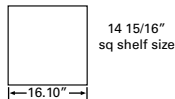

2006 Series - Abstracta Pedestals

15" square:

Model #	Height	
2006-1524	24"	\$86.50
2006-1536	36"	\$91.50
2006-1548	48"	\$115.00

16" square:

2006-1636	36"	\$91.00
2006-1642	42"	\$111.00
2006-1648	48"	\$115.00
2006-1664	64" (w/2 shelves)	\$154.00

22" square:

2006-2236	36"	\$110.50
2006-2242	42"	\$134.00
2006-2248	48"	\$158.00

Other sizes available.

151 | 
47.28" h / 66.87" w / 22.77" d
6 fixed shelves (1414)

\$369.00

210 | 
52.48" h / 47.27" w / 16.10" d
6 fixed shelves (1422)
4 adjustable shelves (1422)