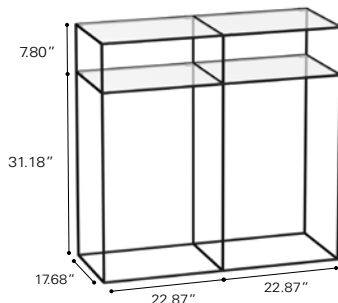

The 1075-03 pictured above has been customized with non-traditional panels, fabrics and raised jewelry displays. The price is **not** for the unit as shown.

*Prices shown for the 1075 units do not include glass or vertical panels. The photographs demonstrate designs in use. Abstracta can provide a wide variety of glass and panels up to 23" wide. Please call for more information.