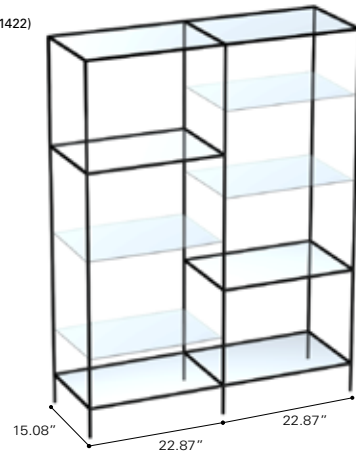

22" square:

2006-2236	36"	\$110.50
2006-2242	42"	\$134.00
2006-2248	48"	\$158.00

Other sizes available.

151 | 
47.28" h / 66.87" w / 22.77" d
6 fixed shelves (1414)

\$369.00

210 | 
52.48" h / 47.27" w / 16.10" d
6 fixed shelves (1422)
4 adjustable shelves (1422)

\$414.00

972 | 
55.58" h / 73.27" w / 18.70" d
6 fixed shelves (1717)

\$406.00

The above units are priced with tempered glass shelves. All units can be ordered without shelves or with acrylic, mirrored glass or wood shelves. Call for pricing.