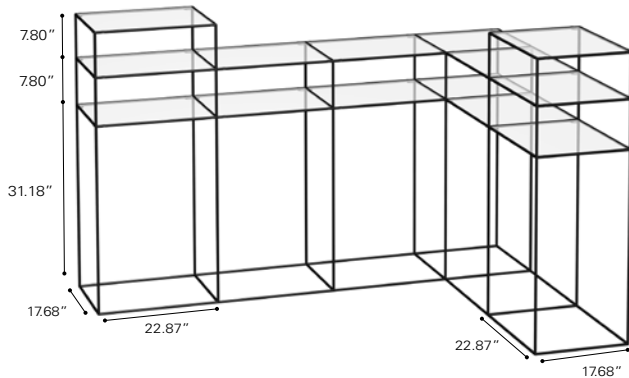

The 1075-03 pictured above has been customized with non-traditional panels, fabrics and raised jewelry displays. The price is **not** for the unit as shown.

*Prices shown for the 1075 units do not include glass or vertical panels. The photographs demonstrate designs in use. Abstracta can provide a wide variety of glass and panels up to 23" wide. Please call for more information.