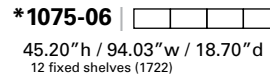

*Prices shown for the 1075 units do not include glass or vertical panels. The photographs demonstrate designs in use. Abstracta can provide a wide variety of glass and panels up to 23" wide. Please call for more information.

Shelf & Tubing Options

Glass is the most popular shelving option Abstracta provides. Other options including mirrored glass, acrylic and wood can be custom ordered for shelves and panels up to 23"

All designs are available in bright chrome plating or in matte black, gloss sand, gloss silver or gloss white powder coated finishes.