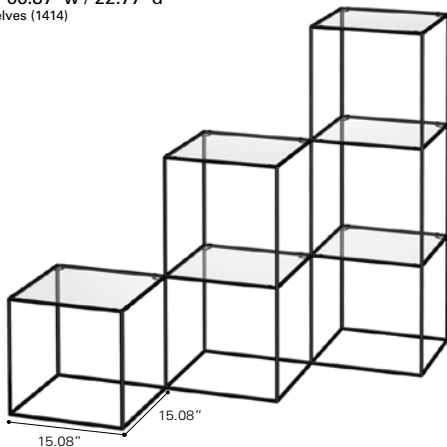

22" square:

2006-2236	36"	\$110.50
2006-2242	42"	\$134.00
2006-2248	48"	\$158.00

Other sizes available.

151 | 
47.28" h / 66.87" w / 22.77" d
6 fixed shelves (1414)

\$369.00

210 | 
52.48" h / 47.27" w / 16.10" d
6 fixed shelves (1422)
4 adjustable shelves (1422)

\$414.00

972 | 
55.58" h / 73.27" w / 18.70" d
6 fixed shelves (1717)

\$406.00

The above units are priced with tempered glass shelves. All units can be ordered without shelves or with acrylic, mirrored glass or wood shelves. Call for pricing.