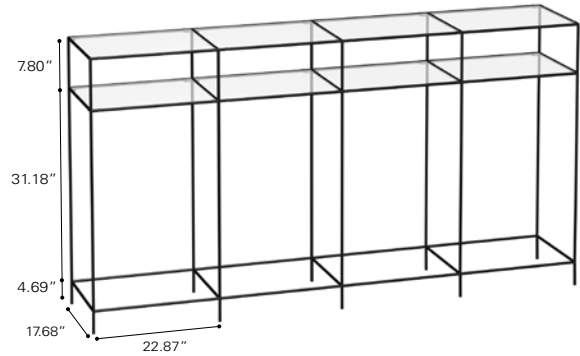

The 1075-03 pictured above has been customized with non-traditional panels, fabrics and raised jewelry displays. The price is **not** for the unit as shown.

*Prices shown for the 1075 units do not include glass or vertical panels. The photographs demonstrate designs in use. Abstracta can provide a wide variety of glass and panels up to 23" wide. Please call for more information.

Shelf & Tubing Options

Glass is the most popular shelving option Abstracta provides. Other options including mirrored glass, acrylic and wood can be custom ordered for shelves and panels up to 23"

All designs are available in bright chrome plating or in matte black, gloss sand, gloss silver or gloss white powder coated finishes.